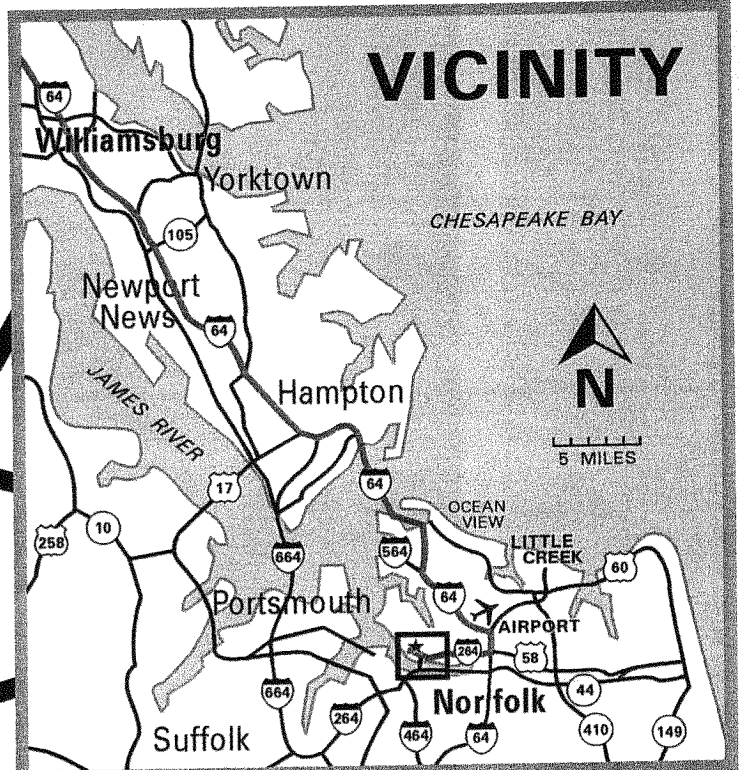

NORFOLK AND AREA

DOWNTOWN NORFOLK

- ★ 1 **OUR HOTEL** The Marriott
- 2 Visitor Information
- 3 National Maritime Center
- 4 Naval Museum
- 5 Armed Forces Memorial
- 6 The Spirit of Norfolk
- 7 Waterside Festival Market
- 8 American Rover Tall Ship
- 9 Harbor Tours
- 10 Trolley Tours
- 11 MacArthur Memorial
- 12 Chrysler Hall
- 13 Museum of Art
- 14 Victorian Museum
- 15 St. Paul's Church
- 16 Moses Myers House
- 17 Willoughby-Baylor House
- 18 D'Art Center

TO:
 Naval Base,
 Fort Norfolk,
 The Hermitage,
 Med Center,
 Historic Ghent
 and the Tunnel
 to Portsmouth

TO:
 Berkley Bridge
 and the Tunnel
 to Portsmouth