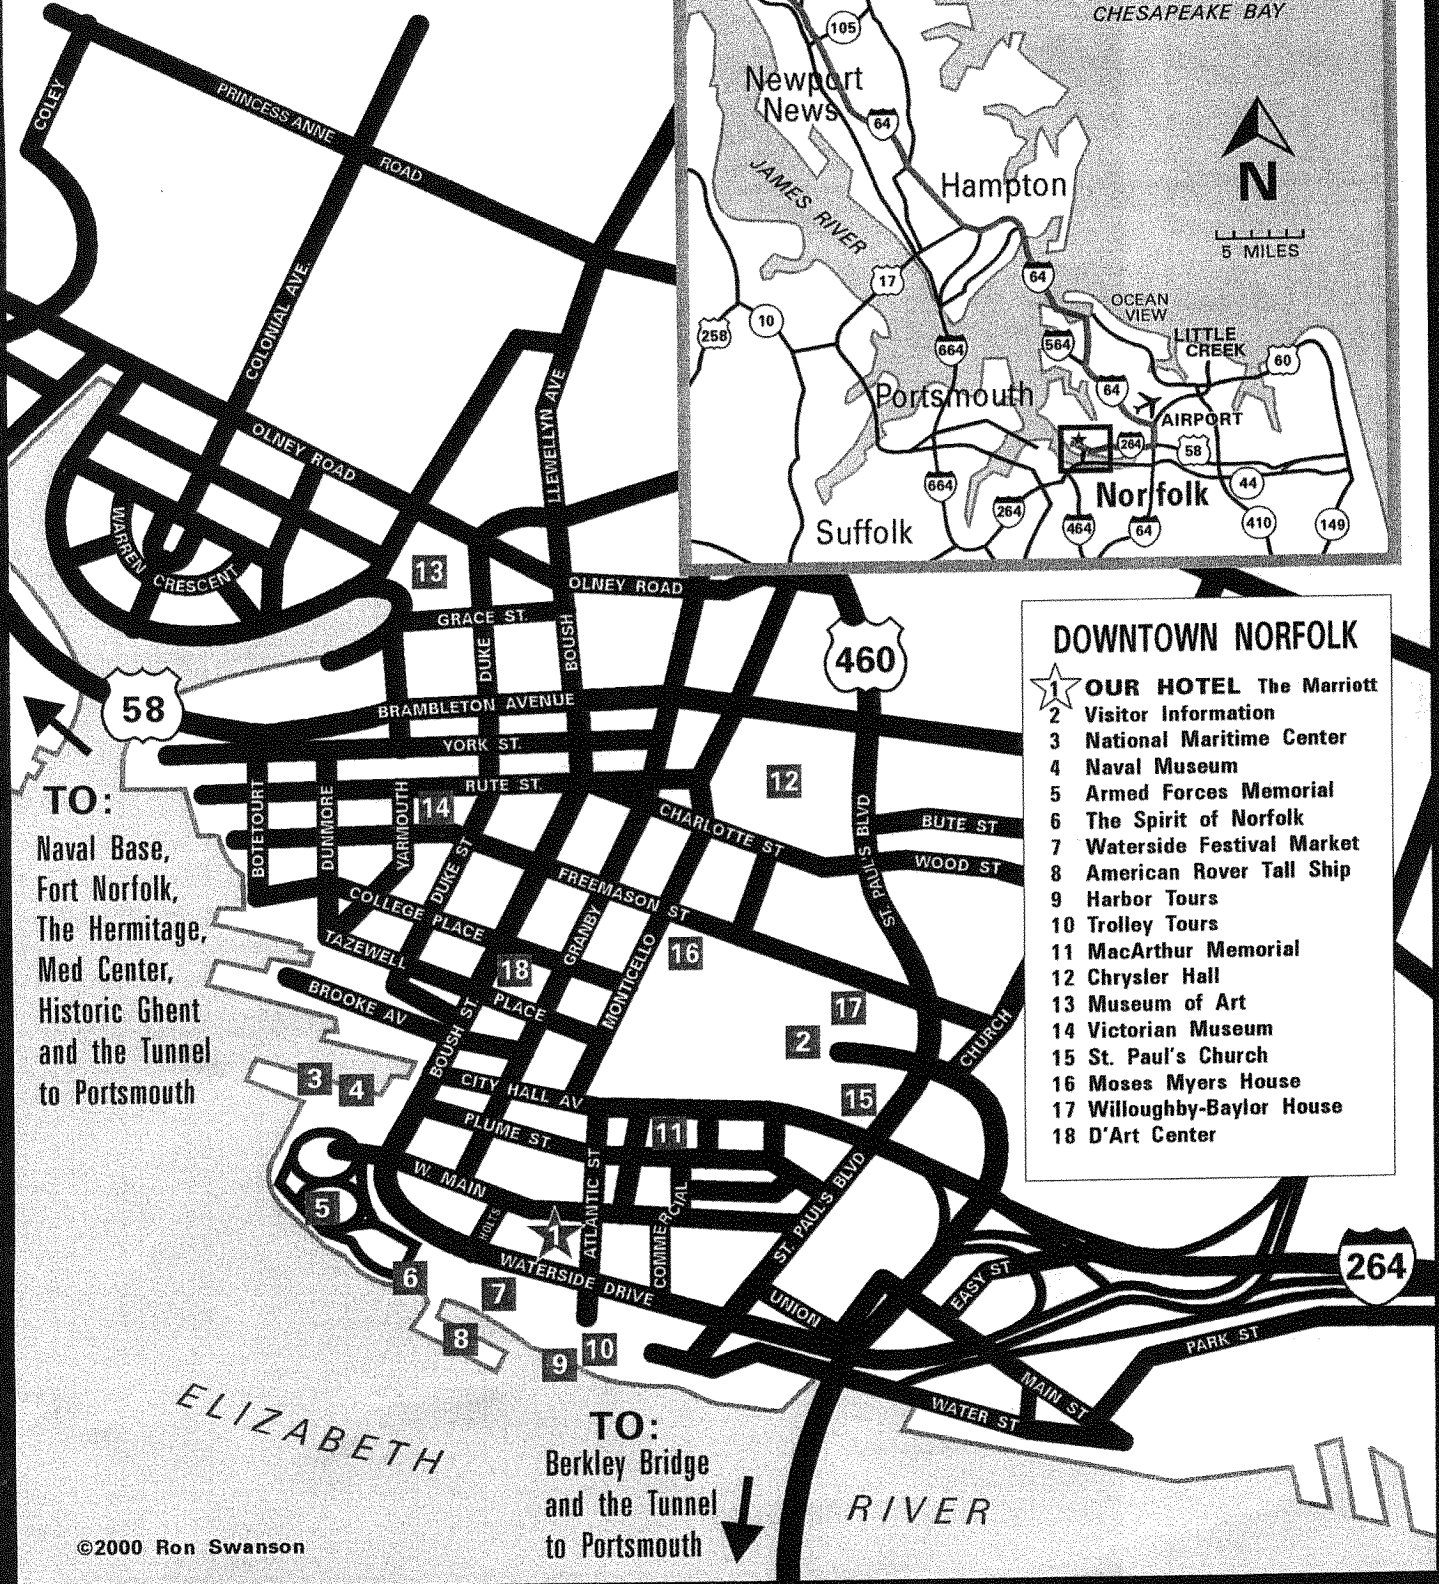

NORFOLK AND AREA

DOWNTOWN NORFOLK

- ★ 1 **OUR HOTEL** The Marriott
- 2 Visitor Information
- 3 National Maritime Center
- 4 Naval Museum
- 5 Armed Forces Memorial
- 6 The Spirit of Norfolk
- 7 Waterside Festival Market
- 8 American Rover Tall Ship
- 9 Harbor Tours
- 10 Trolley Tours
- 11 MacArthur Memorial
- 12 Chrysler Hall
- 13 Museum of Art
- 14 Victorian Museum
- 15 St. Paul's Church
- 16 Moses Myers House
- 17 Willoughby-Baylor House
- 18 D'Art Center

TO:
 Naval Base,
 Fort Norfolk,
 The Hermitage,
 Med Center,
 Historic Ghent
 and the Tunnel
 to Portsmouth

TO:
 Berkley Bridge
 and the Tunnel
 to Portsmouth